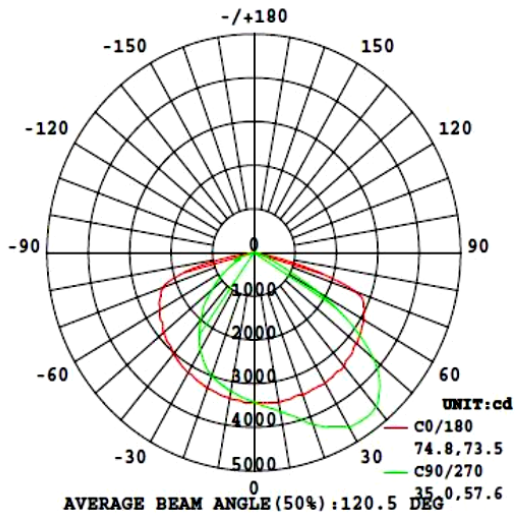

**CERTIFICATIONS:** UL, DLC

MODEL	WATTS	VOLTAGE	LUMENS	COLOR TEMP
CL-FLT-115W-50K-E39	115W	100~277VAC	13570LM	5000K

**LIGHTING SPECIFICATIONS:**

- LED: Lumileds Luxeon 3030 2D (1.5W)
- LED QTY: 196
- Total lumens: 13570LM
- Color temperature: 5000K
- Color rendering index: >70
- Beam Angle: 90° X 150°

**WARRANTY:** 5 years

**CL-FLT-115W-50K-E39**

**LED FLAT HID RETROFIT LAMP**

**PHOTOMETRICS :**

MODEL	WATTS	VOLTAGE	LUMENS	COLOR TEMP
CL-FLT-115W-50K-E39	115W	100~277VAC	13570LM	5000K

**LUMINOUS INTENSITY DISTRIBUTION DIAGRAM**

Flux out: 6576 lm

1m	1952, 3545lx	204.89cm
2m	488.0, 886.2lx	409.78cm
3m	216.9, 393.9lx	614.67cm
4m	122.0, 221.6lx	819.56cm
5m	78.08, 141.8lx	1024.46cm
6m	54.22, 98.47lx	1229.35cm
7m	39.84, 72.35lx	1434.24cm
8m	30.50, 55.39lx	1639.13cm
9m	24.10, 43.77lx	1844.02cm
10m	19.52, 35.45lx	2048.91cm

Height      Avg, Emax      Angle: 91.38deg      Diameter  
 Note: The Curves indicate the illuminated area and the average illumination when the luminaire is at different distance.