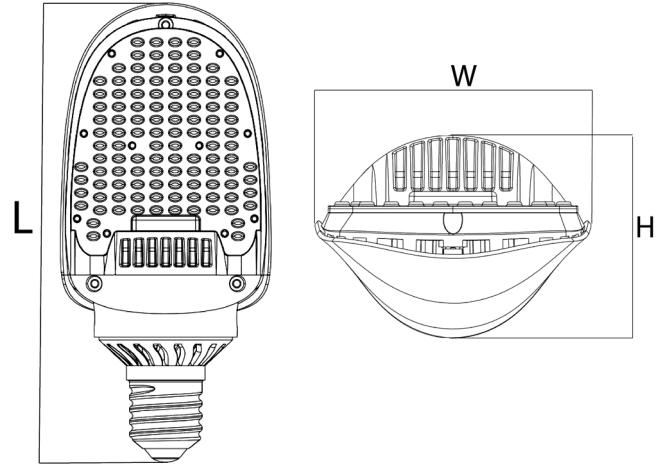

**DIMENSIONS:**

11.7"(L) x 5.5"(W) x 3.4"(H)

**CL-FLT-115W-50K-E39**

**LED FLAT HID RETROFIT LAMP**

Ideal for retrofitting existing HID high bay, shoebox, flood light or wall pack fixture. Can be used in enclosed luminaires.

**ELECTRICAL SPECIFICATIONS:**

- Voltage: 100~277VAC, 50/60 Hz
- Wattage: 115W
- Power factor: 0.9
- Efficacy: 118LM/W

**HOUSING SPECIFICATIONS:**

- Housing: Magnesium alloy, AL, PC
- Housing Color: Back
- Easy installation and internal driver
- Single SUNON fan
- Lamp Base: E39
- Operating temperature: -4°F to 113°F
- IP Rating: IP51, suitable for damp location

**CERTIFICATIONS:** UL, DLC

MODEL	WATTS	VOLTAGE	LUMENS	COLOR TEMP
CL-FLT-115W-50K-E39	115W	100~277VAC	13570LM	5000K

**LIGHTING SPECIFICATIONS:**

- LED: Lumileds Luxeon 3030 2D (1.5W)
- LED QTY: 196
- Total lumens: 13570LM
- Color temperature: 5000K
- Color rendering index: >70
- Beam Angle: 90° X 150°

Height      Avg, Emax      Angle: 91.38deg      Diameter  
 Note: The Curves indicate the illuminated area and the average illumination when the luminaire is at different distance.